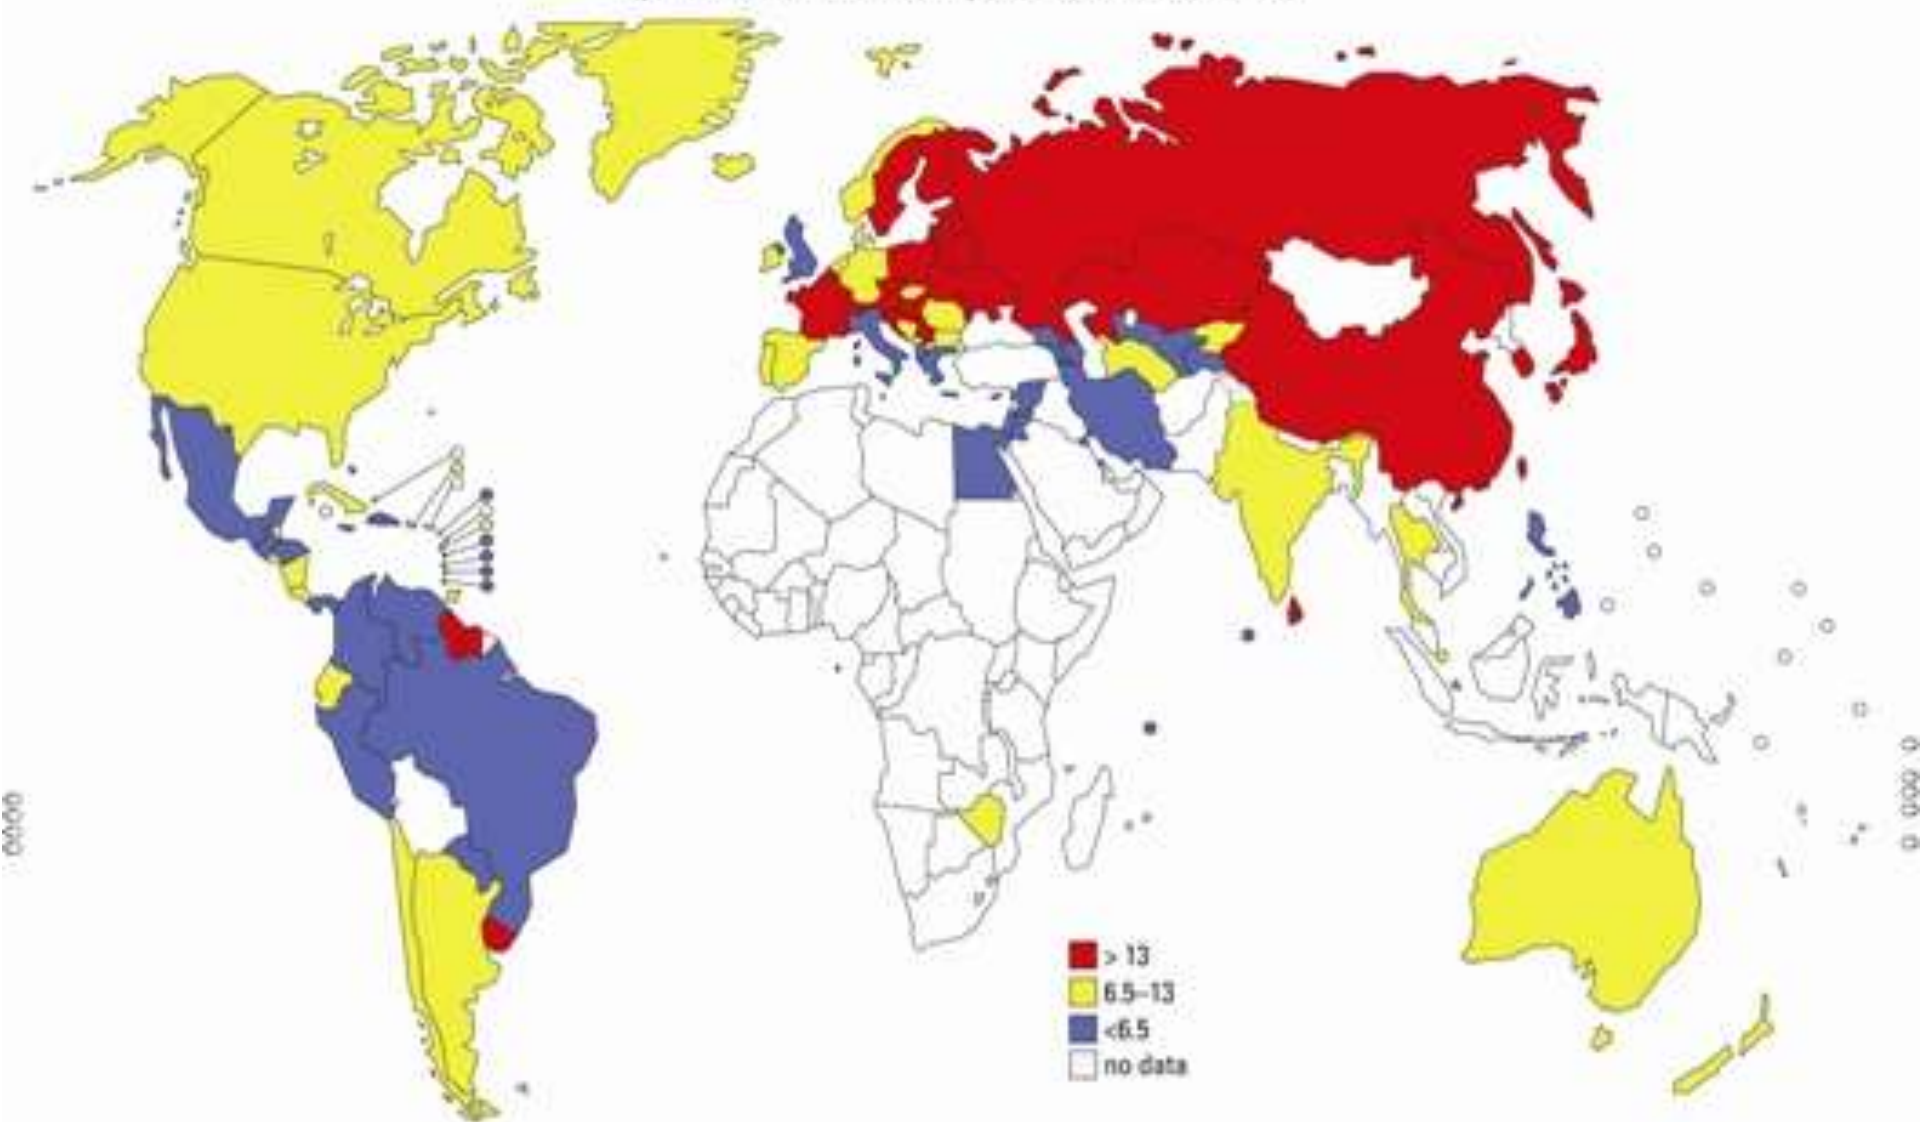

**BIG BROTHER IS
WATCHING YOU**

Map of suicide rates
(per 100 000; most recent year available as of 2009)

The designations employed and the presentation of material on this map do not imply the expression of any opinion whatsoever on the part of the World Health Organization concerning the legal status of any country, territory, city or area or of its authorities, or concerning the delimitation of its frontiers or boundaries. Dashed lines represent approximate frontier lines for which there may not yet be full agreement.

Motion Detect

Extract Robust Features

Hough Circles and Line Segments

Detect Haar Objects

Find Contours

Find and track targets

Performance of over 10 Peta
floating point number operations per second

(10 Peta=10,000,000,000,000,000)